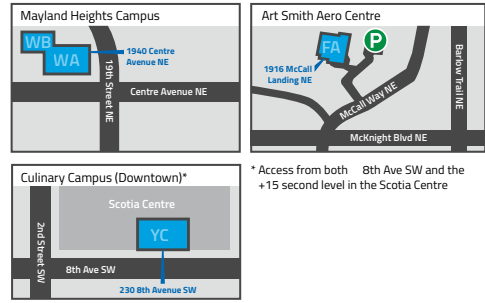

OFF-SITE LOCATIONS